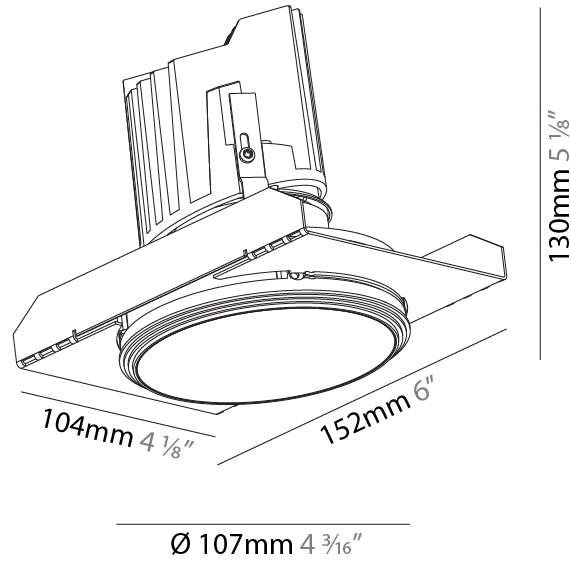

PHYSICAL

Shape: Round
Diameter (mm): 107
Diameter (in): 4 3/16
Height (mm): 130
Height (in): 5 1/8
Ceiling Thickness (mm): 10 / 12.5 / 15 / 25
Ceiling Thickness (in): 3/8 or 1/2 or 9/16 or 1
Min. Recessing Depth (mm): 150
Min. Recessing Depth (in): 5 7/8
Light Distribution: Downlight
Weight (kg): 0.646
Weight (lbs): 1.42
Fixture Finish: SSR / BKV / CWI / CRY / HAB / UFT / ITA / RUA / FTG / MYG / LOD / PUS / FRO / FUP / KIA / POP / BLS / SPG / MEY / GOH / GUM / CHC / COM / ABZ / JAG / OBR / MOS / ROR
Fixture Material: Aluminum Die Cast
Cut-out Measurements: Ø 111mm / 4 3/8"
Upon Request: Unique Ceiling Thickness

ELECTRICAL

Lamp Type: LED (Zhaga Standard)
Input Wattage (W): 15
Total Output Wattage (W): 14.7
Dimming: Dali Dimming
Driver Included: No
Driver Location: Recessed Housing
Driver Type: Constant Current - 120Vac
Driver Class: Class 2
Housing: See components
Input Voltage (V): 120
Constant Current (MA): 350

LED

Number of LEDs: 1
Color Temperature (°K): Warm Dim
Max. Delivered Lumen (lm): 766
Nominal Lumen (lm): 1140
CRI: >90 CRI
Lamp Life (hrs): 50000
Upon Request: RGB-W Tunable White Special Color Temperature Special LED

OPTICAL

Reflector°: 18 / 42 / 60
Optic°: Lens Pack - No Lens / Linear Spread Lens / Honeycomb / Spread Lens
Upon Request: Special Beam Angles

RATINGS AND CERTIFICATIONS