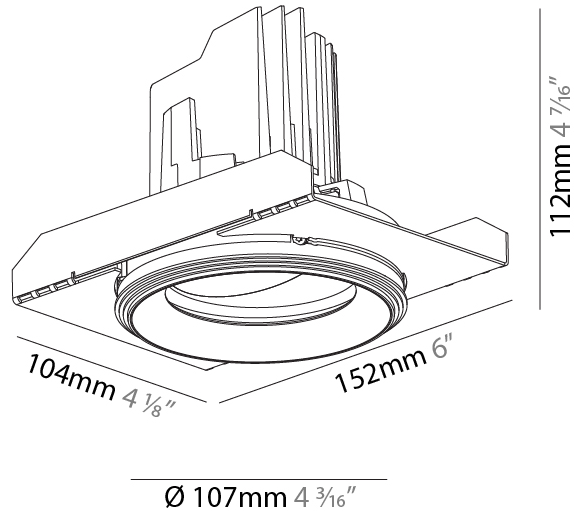

#### PHYSICAL

Shape: Round  
 Diameter (mm): 107  
 Diameter (in): 4 3/16  
 Height (mm): 112  
 Height (in): 4 7/16  
 Ceiling Thickness (mm): 10 / 12.5 / 15 / 25  
 Ceiling Thickness (in): 3/8 or 1/2 or 9/16 or 1  
 Min. Recessing Depth (mm): 130  
 Min. Recessing Depth (in): 5 1/8  
 Light Distribution: Adjustable / Downlight  
 Weight (kg): 0.583  
 Weight (lbs): 1.28  
 Fixture Finish: SSR / BKV / CWI / CRY / HAB / UFT / ITA / RUA / FTG / MYG / LOD / PUS / FRO / FUP / KIA / POP / BLS / SPG / MEY / GOH / GUM / CHC / COM / ABZ / JAG / OBR / MOS / ROR  
 Fixture Material: Aluminum Die Cast  
 Cut-out Measurements: Ø111mm/4 3/8"  
 Upon Request: Unique Ceiling Thickness

#### RATINGS AND CERTIFICATIONS

Certified By: Certified for North American Standards  
 IP rating: IP20

111mm 4 3/8"	130mm 5 1/8"	10   12 1/2   15   25mm 3/8"   1/2"   9/16"   1"	± 30°	355°		
A						